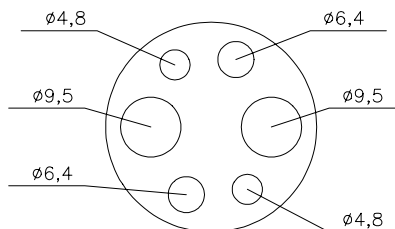

## Dimensions (in mm):

261 x 143 x 245 mm

*Block "A"*

*Block "B"*

*Block "C"*

## Accessories:

CAL-3210	:	insert block A for CAL-9103/CAL-9140
CAL-3211	:	insert block B for CAL-9103/CAL-9140
CAL-3212	:	insert block C for CAL-9103/CAL-9140
CAL-3223	:	insert blank for CAL-9103/CAL-9140