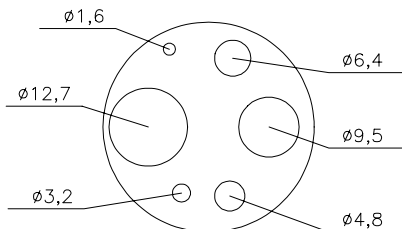

## Dimensions (in mm):

261 x 143 x 245 mm

*Block "A"*

*Block "B"*

*Block "C"*

## Accessories:

CAL-3210	:	insert block A for CAL-9103/CAL-9140
CAL-3211	:	insert block B for CAL-9103/CAL-9140
CAL-3212	:	insert block C for CAL-9103/CAL-9140
CAL-3223	:	insert blank for CAL-9103/CAL-9140