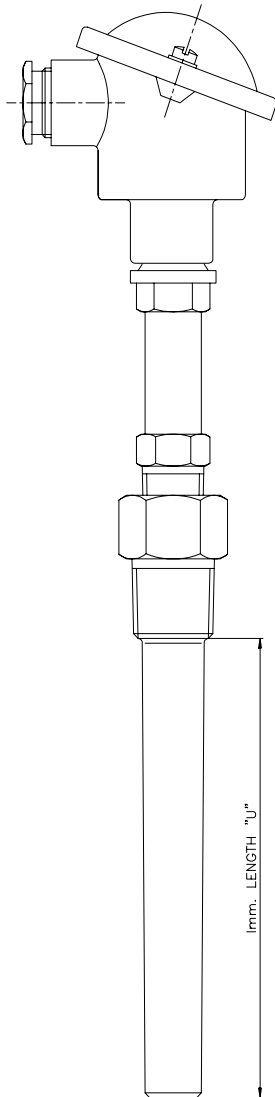

INDUSTRIAL TEMPERATURE SENSORS

DIN type, screwed bar stock thermowell

Specifications:

Series	:	ITS-20.000
CONNECTION HEAD ASSEMBLY		
Type	:	series TSA-20.000
Material	:	cast-aluminium
Conduit entry	:	PG 16 cable gland
Extension	:	galvanized nipple with gland nut for head adjustment; length approx. 75 mm
INSERT		
Thermocouple	:	series TEE-20.000 single or duplex (probe diameter 4,8 mm or 6,0 mm)
Resistance thermometer	:	series RTD-20.000 single or duplex 3-wire system (max. operating temperature 400 °C or 550 °C)
Insert length 'A'	:	for replacement insert add 145 mm to 'U' length
For complete specification	:	see separate datasheets
THERMOWELL		
Type	:	drilled bar stock type TWE-21702
Material	:	SS 316 (Wst.nr. 1.4401)
Bore	:	7 mm
Hex size	:	32 mm
Process connection	:	3/4" NPT male thread
Stem size	:	tapered from round 22 mm to 19 mm at the tip
Immersion length 'U'	:	to be specified; replace box in ordering code with your required length
Total well length	:	'U' plus 45 mm

Ordering code:

Probe type	SINGLE				DUPLEX			
	Complete assembly		Replacement insert		Complete assembly		Replacement insert	
		'U'		'A'		'U'		'A'
J 4,8 mm	ITS-20522-	J -□ mm	TEE-20482-	J -□ mm	ITS-22522-	J -□ mm	TEE-22484-	J -□ mm
J 6,0 mm	ITS-23522-	J -□ mm	TEE-20602-	J -□ mm	ITS-24522-	J -□ mm	TEE-22604-	J -□ mm
K 4,8 mm	ITS-20522-	K -□ mm	TEE-20482-	K -□ mm	ITS-22522-	K -□ mm	TEE-22484-	K -□ mm
K 6,0 mm	ITS-23522-	K -□ mm	TEE-20602-	K -□ mm	ITS-24522-	K -□ mm	TEE-22604-	K -□ mm
T 4,8 mm	ITS-20522-	T -□ mm	TEE-20482-	T -□ mm	ITS-22522-	T -□ mm	TEE-22484-	T -□ mm
T 6,0 mm	ITS-23522-	T -□ mm	TEE-20602-	T -□ mm	ITS-24522-	T -□ mm	TEE-22604-	T -□ mm
Pt 100 550 °C	ITS-20522-	Pt100-□ mm	RTD-20603-	Pt100-□ mm	ITS-22522-	Pt100-□ mm	RTD-22606-	Pt100-□ mm
Pt 100 400 °C	ITS-25522-	Pt100-□ mm	RTD-23603-	Pt100-□ mm	ITS-26522-	Pt100-□ mm	RTD-24606-	Pt100-□ mm