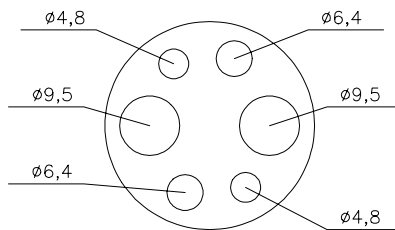

CALIBRATION FURNACE

portable, 33,0 °C to 350,0 °C

Dimensions (in mm):

Block "A"

Block "B"

Block "C"

Records and bursts:

CAL-3223	:	insert block blank for CAL-9140
CAL-3210	:	insert block A for CAL-9140
CAL-3211	:	insert block B for CAL-9140
CAL-3212	:	insert block C for CAL-9140
CAL-3214	:	carrying case for CAL-9140/9102