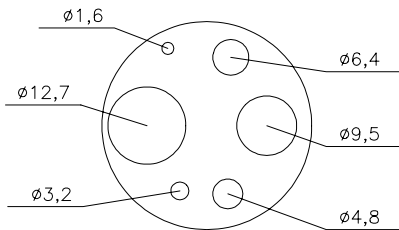

CALIBRATION FURNACE

portable, 33,0 °C to 350,0 °C

Dimensions (in mm):

Block "A"

Block "B"

Block "C"

Records and bursts:

CAL-3223	:	insert block blank for CAL-9140
CAL-3210	:	insert block A for CAL-9140
CAL-3211	:	insert block B for CAL-9140
CAL-3212	:	insert block C for CAL-9140
CAL-3214	:	carrying case for CAL-9140/9102